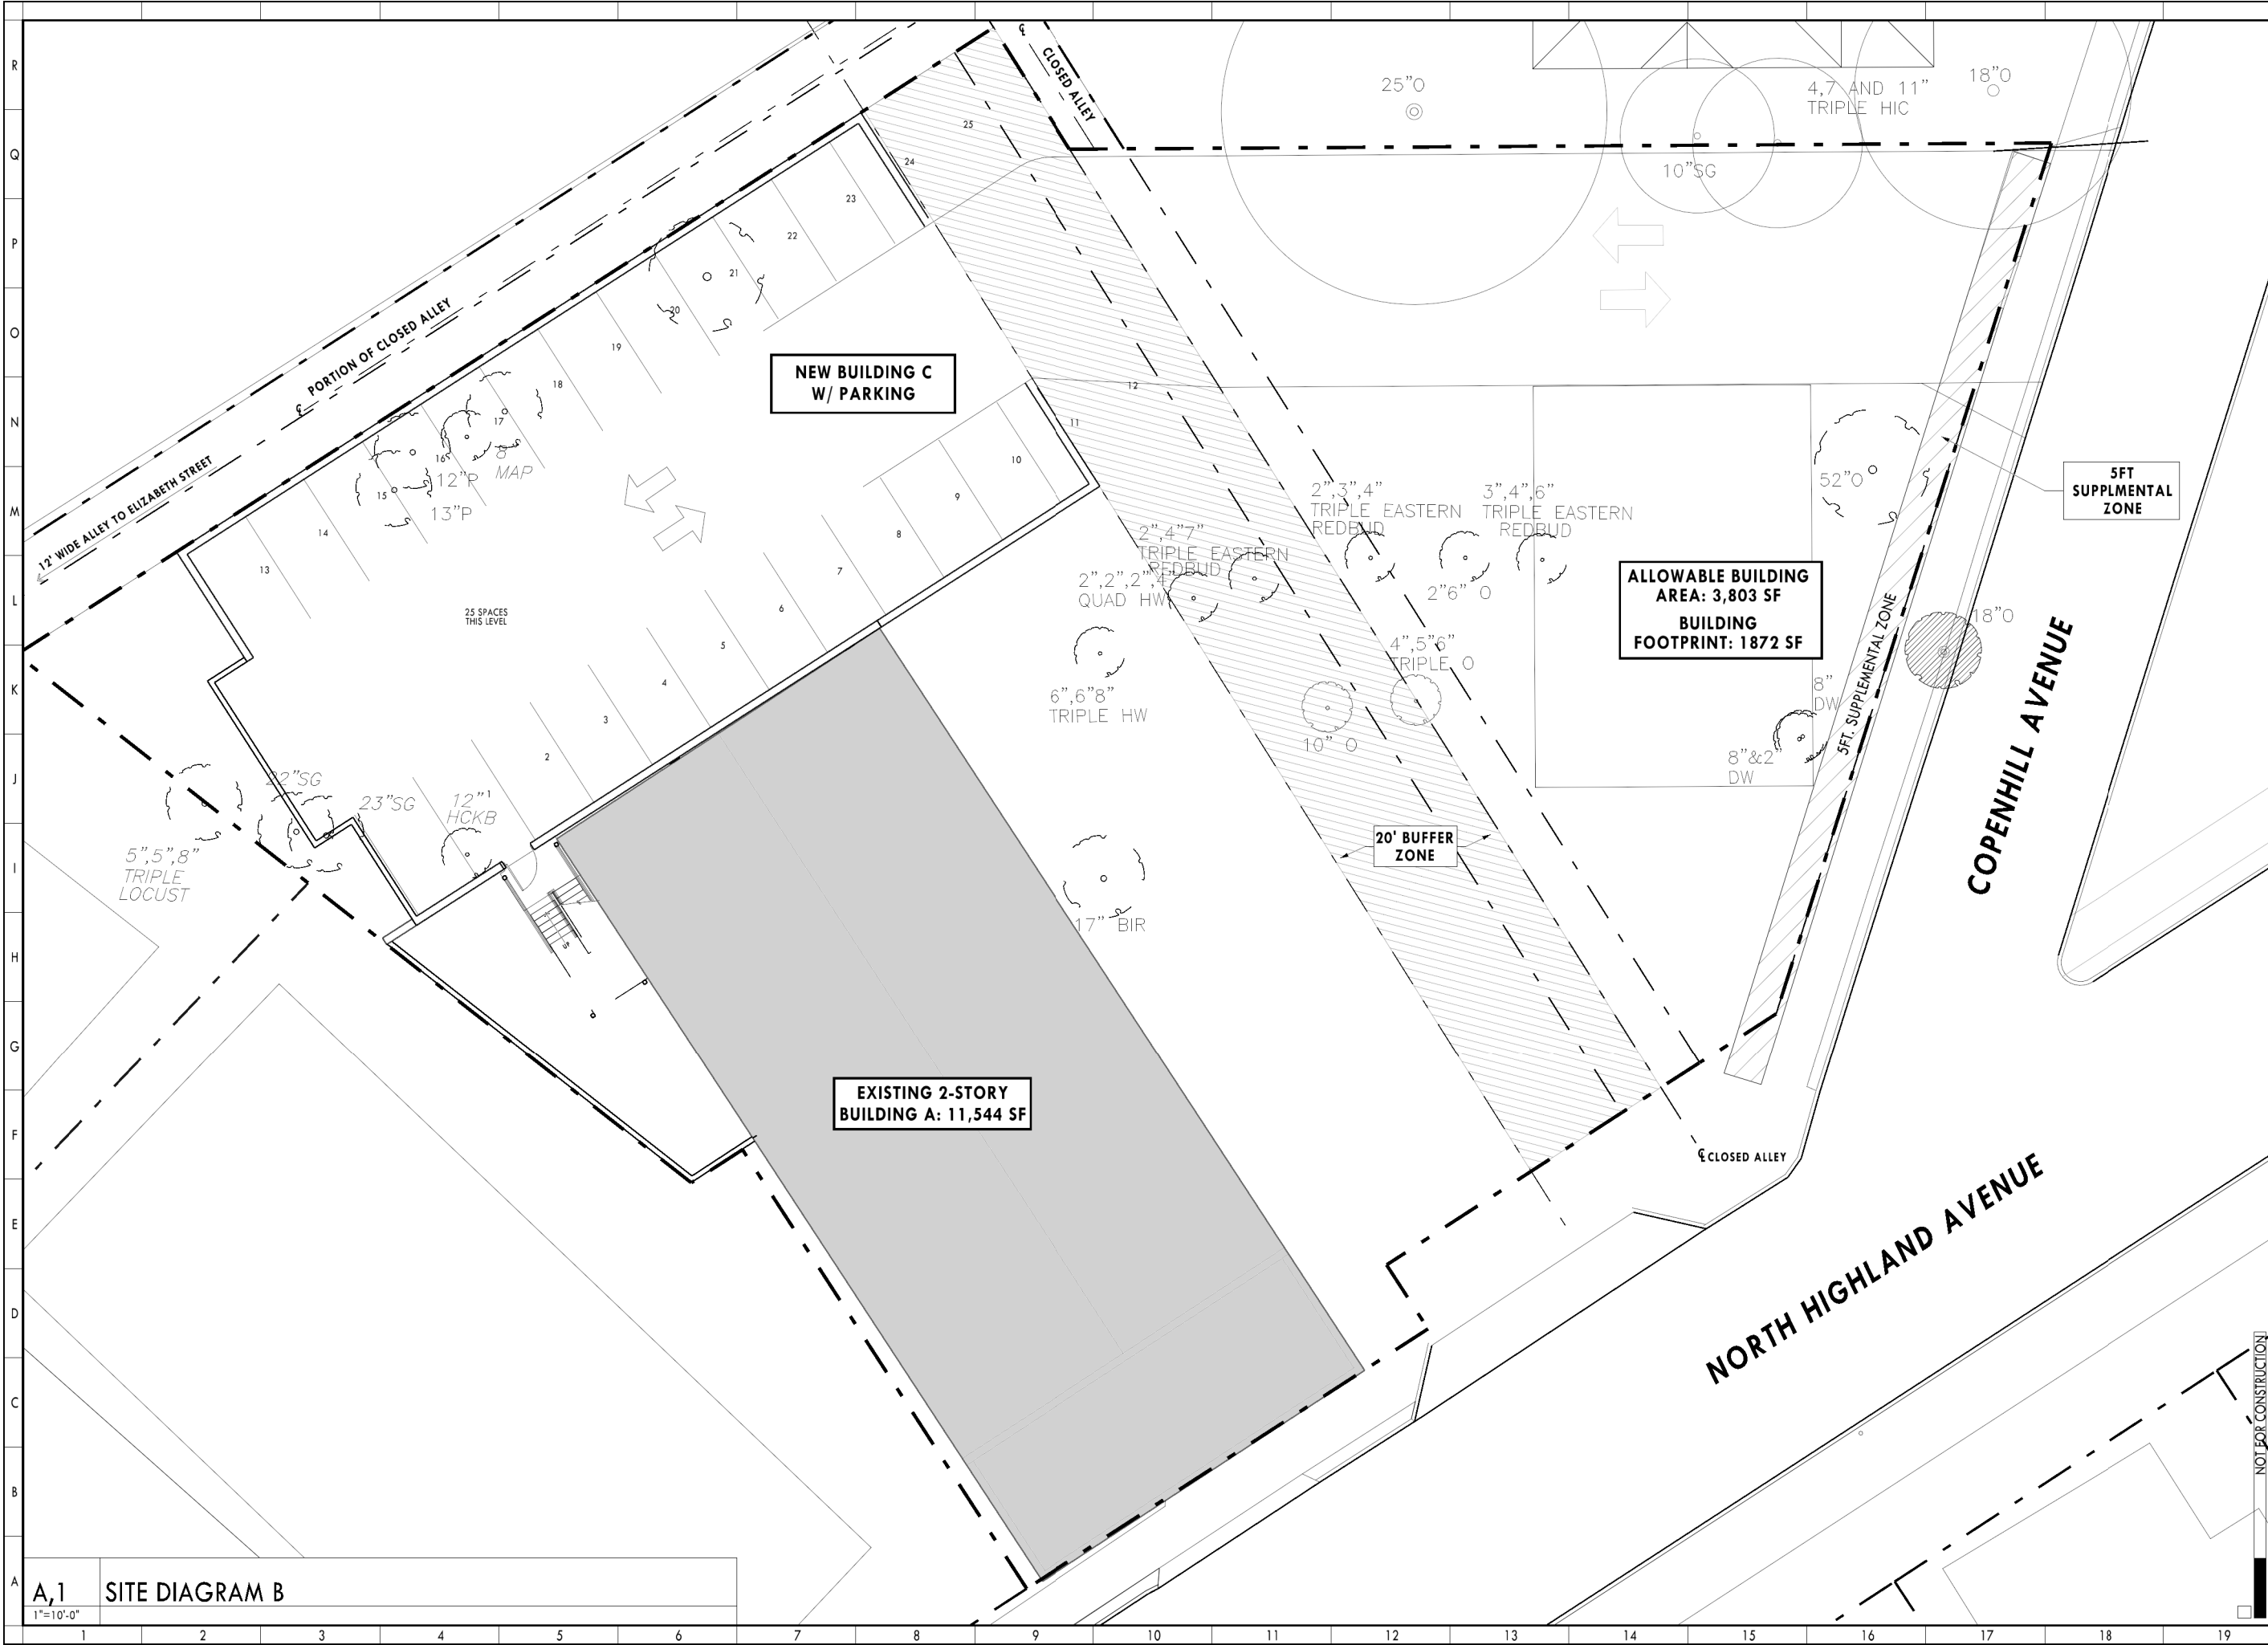

**342 (0)
REZONING
APPLICATION**
342(0) Copenhill Avenue NE
Atlanta, Georgia, 30307

1	REZONING APPLICATION	07.05.17
No.	REVISIONS/SUBMISSIONS	Date

SITE DIAGRAM B

Project No.	21050	Drawing No.	
Date	05.12.2021	Scale	1"=10'-0"

NOT FOR CONSTRUCTION

A,1 SITE DIAGRAM B
1"=10'-0"