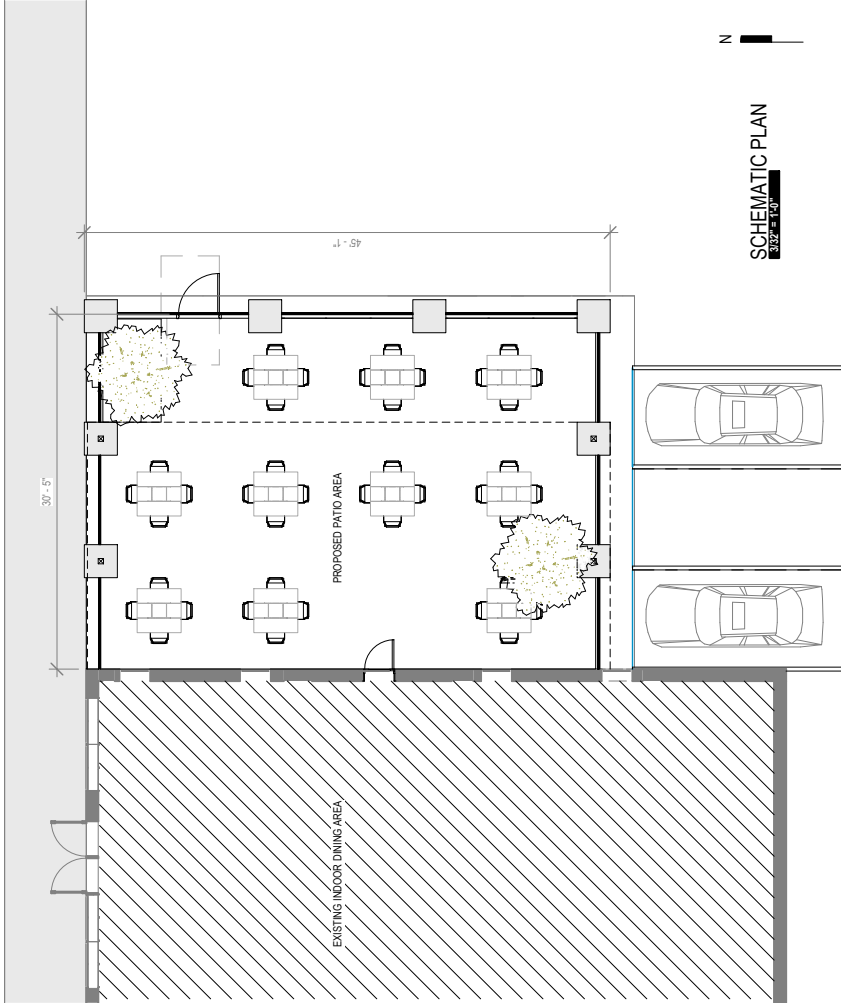

SC01
2

619 EAST COLLEGE AVENUE
SUITE D1, DECATUR, GA 30030
OFFICE@DESIGNARCH.COM
PH: 404.214.5797

WISTERIA: PATIO
SCHEMATICS